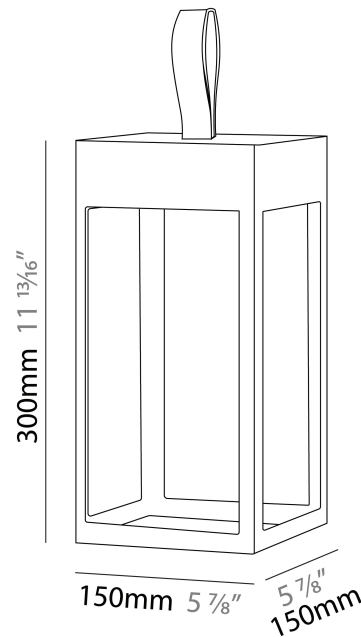

ETEREA 2.0 PORTABLE

E9B224-

base number   Finish
Options

PROJECT _____
TYPE _____
SPECIFIER _____
QUANTITY _____
DATE _____

1. To build a product code in our configurator select the specify button on the base model # product page
2. To build a manual product code on this datasheet choose from the options listed below in blue font and add the suffix to the base model #

GENERAL

Series: Eterea 2.0
Brand: Platek
Division: Exterior
Mounting Type: Portable
Mounting Location: Table
Subcategory: Battery Operated

PHYSICAL

Shape: Rectangle
Length (mm): 150
Length (in): 5 ⁷/₈
Width (mm): 150
Width (in): 5 ⁷/₈
Height (mm): 300
Height (in): 11 ¹³/₁₆
Light Distribution: Direct
Weight (kg): 1.8
Weight (lbs): 4
Screws: No visible screws
Diffuser: Frosted Methacrylate
Fixture Finish: [ANT](#) / [BLK](#) / [BRZ](#) / [COR](#) / [RSB](#) / [WHI](#)
Fixture Material: Stainless Steel
Cable Details: Supplied with one Micro USB power supply cable 1.2m in length
Upon Request: Bolt Down

ELECTRICAL

Lamp Type: LED
Input Wattage (W): 4.5
Total Output Wattage (W): 4.5
Dimming: Non-Dimmable
Input Voltage (V): 120

LED

Number of LEDs: 1
Color Temperature (°K): 3000
Max. Delivered Lumen (lm): 275
Nominal Lumen (lm): 450
CRI: >90 CRI
Lamp Life (hrs): 60000

OPTICAL

Optic°: 100

RATINGS AND CERTIFICATIONS

Certified By: Certified for North American Standards
IP rating: IP65
IK Rating: IK07
Bug Rating: B0 U0 G0
Upon Request: Higher Maximum Ambient Temperature